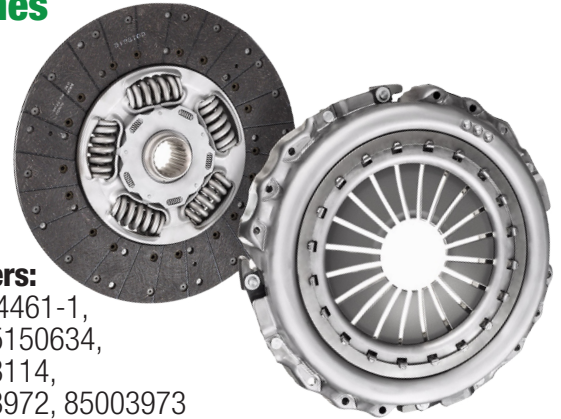

Identification Tag Location:

Each transmission has two identification tags. One on top of clutch housing and the other is on the back of the range housing.

VOLVO I-SHIFT TRANSMISSION IDENTIFICATION

	AT2612D	AT02612D	AT03112D
USED WITH	D11 / D13	D11 / D13	D16
TORQUE CAPACITY	1900 lb-ft	1900 lb-ft	2350 lb-ft
TOP RATIO	Direct 1.00:1	Overdrive 0.78:1	Overdrive 0.78:1
OPERATION	Two Pedal	Two Pedal	Two Pedal
FORWARD SPEEDS	12	12	12
OVERALL RATIO	14.94:1	15.04:1	15.04:1
WEIGHT	597 lbs (275 kg)	597 lbs (275 kg)	610 lbs (281 kg)

New Products Bulletin

Volvo I-Shift Clutches & Actuators

In stock. Original equipment & aftermarket options available.

IMPORTANT

To ensure you receive the correct part for your truck, please provide the following information:

- Vehicle VIN Number
- Transmission Serial Number

This will greatly help streamline the ordering process and help eliminate potential order errors.

Volvo Clutches

Available numbers:

ULT104461-1, 104461-1,
3400 700 618, 85150634,
85150355, 85003114,
85000907, 85003972, 85003973