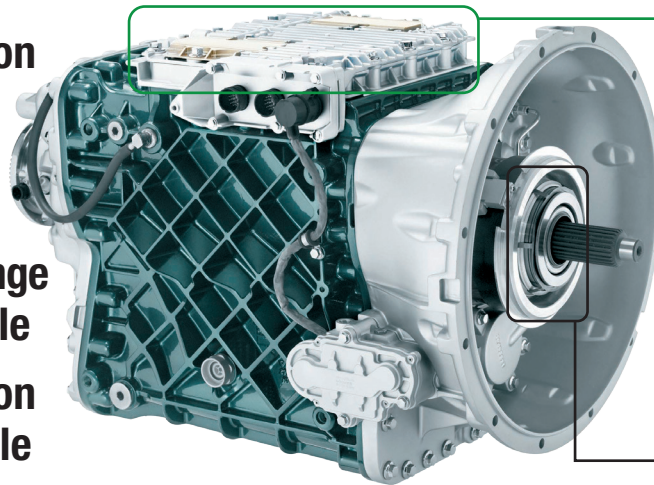

Transmission Electronic Control Unit (TECU)

Clutch Control Actuator

Remanufactured units are sold without the Clutch Control Actuator and (TECU) Transmission Electronic Control Unit. Original or new units must be installed onto replacement transmission. Correct programming and calibration of transmission is vital during installation process to insure successful operation of transmission.

Identification Tag Location:

Each transmission has two identification tags. One on top of clutch housing and the other is on the back of the range housing.

VOLVO I-SHIFT TRANSMISSION IDENTIFICATION

	AT2612D	AT02612D	AT03112D
USED WITH	D11 / D13	D11 / D13	D16
TORQUE CAPACITY	1900 lb-ft	1900 lb-ft	2350 lb-ft
TOP RATIO	Direct 1.00:1	Overdrive 0.78:1	Overdrive 0.78:1
OPERATION	Two Pedal	Two Pedal	Two Pedal
FORWARD SPEEDS	12	12	12
OVERALL RATIO	14.94:1	15.04:1	15.04:1
WEIGHT	597 lbs (275 kg)	597 lbs (275 kg)	610 lbs (281 kg)