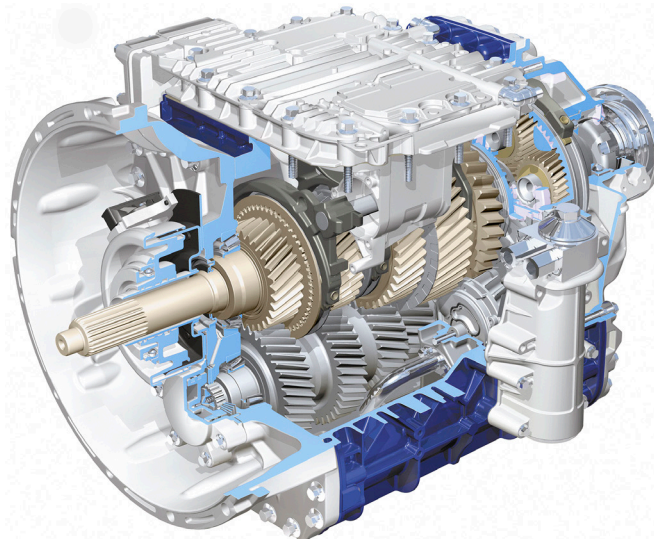

Available numbers:

ULT22429963, 6482 000 155,
23417523, 21580956,
21580977, 22809232,
22440568, 21465235,
21320923, 23417527